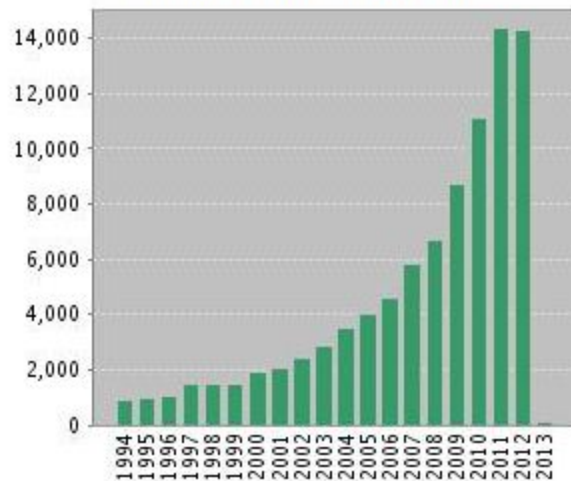

**Published Items in Each Year**

The latest 20 years are displayed.

[View a graph with all years.](#)**Citations in Each Year**

The latest 20 years are displayed.

[View a graph with all years.](#)

Results found: 1060

Sum of the Times Cited [?]: 100653

Sum of Times Cited without self-citations [?]: 93800

Citing Articles[?]: 40808

Citing Articles without self-citations [?]: 39888

Average Citations per Item [?]: 94.96

h-index [?]: 148