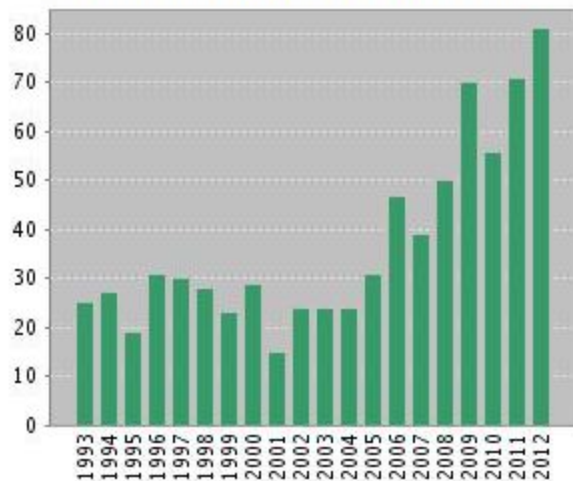

**Published Items in Each Year**

The latest 20 years are displayed.

[View a graph with all years.](#)**Citations in Each Year**

The latest 20 years are displayed.

[View a graph with all years.](#)

Results found: 1060

Sum of the Times Cited [?]: 100653

Sum of Times Cited without self-citations [?]: 93800

Citing Articles[?]: 40808

Citing Articles without self-citations [?]: 39888

Average Citations per Item [?]: 94.96

h-index [?]: 148